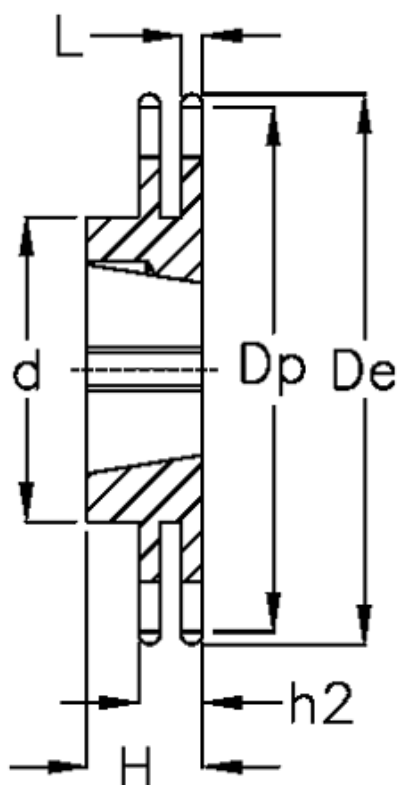

Article number: 616032005015

Description: Taperbored sprocket 08 B-2 Z=15 duplex
for bushing 1008

Measures

C = 1.3

d = 46

De = 65.5

Dp = 61.9

For bush = 1008

For chain size = 1/2" x 5/16"

For chain type = 08 B-2

H = 22

h2 = 21

Material = Stål

Number of teeth = 15